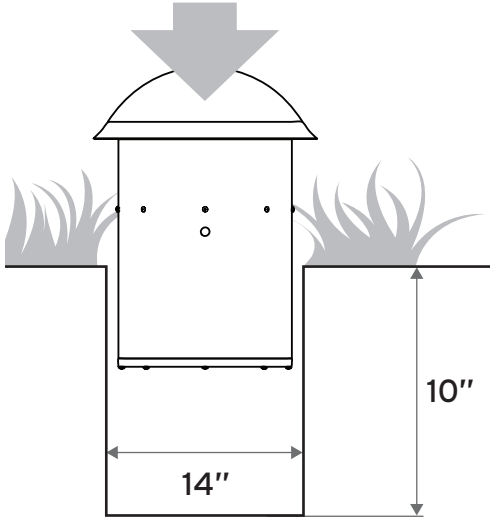

INSTALLATION - PRO-10SW-LS / PRO-12SW-LS

PRO-10SW-LS